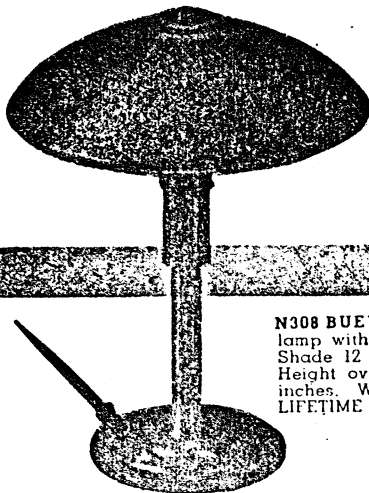

N308 BUEYS. Bronze lamp with Gold trim. Shade 12 inches dia. Height over all 15 3/4 inches. With Brown LIFETIME pen $12.50.